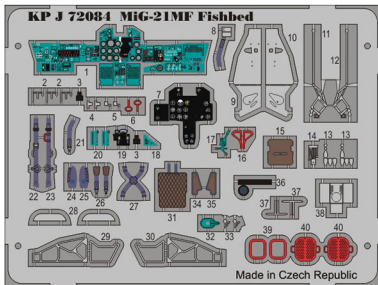

KP Models

1/72

J 72084

Photo etched parts
for KP Models 1/72 kit

MiG-21MF Fishbed

SYMMETRICAL ASSEMBLY BEND GRIND

REMOVE OPTION

DRILL HOLE REPLACE

PHOTO-ETCHED PARTS PARTS TO BE REMOVED

ORIGINAL KIT PARTS FILL

This product contains metal detail parts for upgrading scale plastic models. When selecting this set make sure that it is for the kit mentioned on the label as these sets are made specifically for that kit. When upgrading the model some cutting or corrections may be necessary for parts to fit accurately.