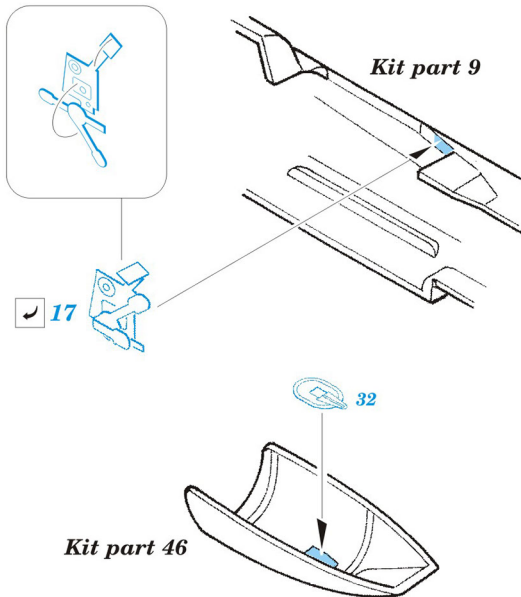

KP Models

1/72

J 72084

Photo etched parts
for KP Models 1/72 kit

MiG-21MF Fishbed

SYMMETRICAL ASSEMBLY BEND GRIND

REMOVE OPTION

DRILL HOLE REPLACE

PHOTO-ETCHED PARTS PARTS TO BE REMOVED

ORIGINAL KIT PARTS FILL

This product contains metal detail parts for upgrading scale plastic models. When selecting this set make sure that it is for the kit mentioned on the label as these sets are made specifically for that kit. When upgrading the model some cutting or corrections may be necessary for parts to fit accurately.